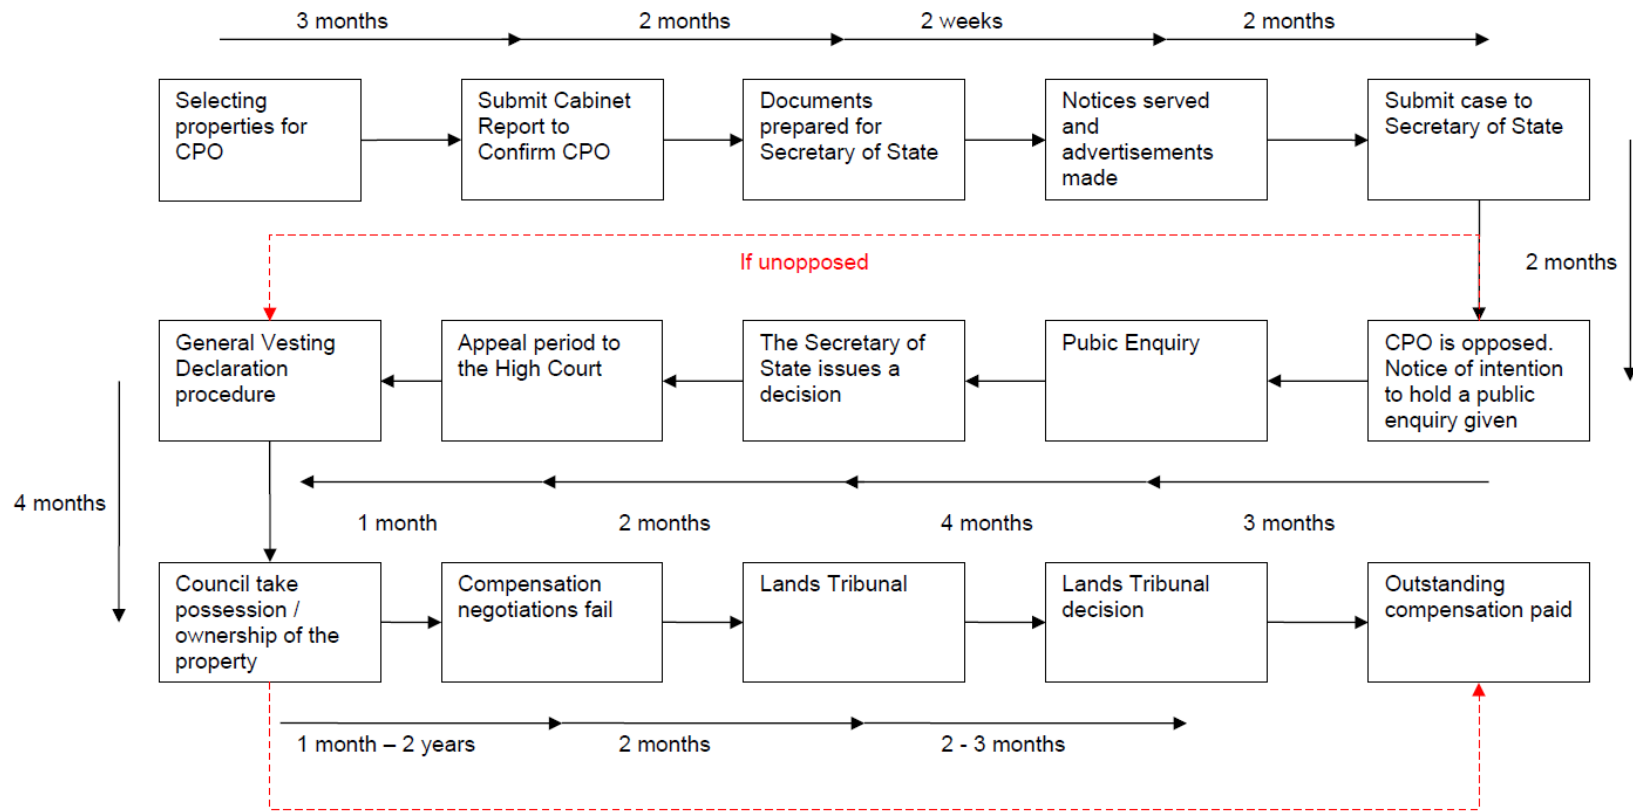

APPENDIX 6 Flowchart of the Compulsory Purchase Order process

### Compulsory Purchase Order Process Flow Chart

Best case = 6 -7 months  
 Worst case = Approx 2 years

If compensation amount unchallenged

ATODIAD 6 Siart Llif y broses Gorchymyn Prynu Gorfodol